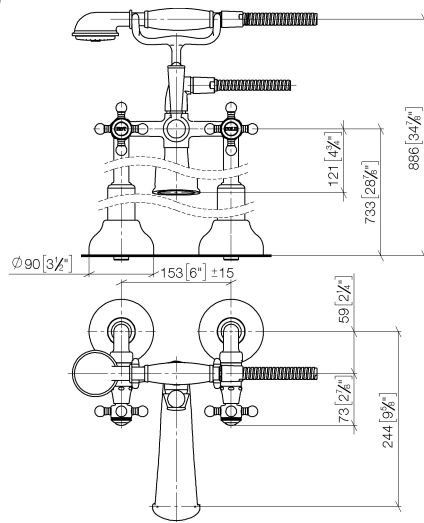

# MADISON Two-hole bath mixer for free-standing assembly with hand shower set - Chrome

MADISON

25 943 360

- 245mm projection
- spout: rectangular normal flow
- Hand shower: COMPACT RAIN, max. flow rate 6.8 l/min (at 3 bar)
- hand shower with anti-scale system
- rotary diverter for bath/shower
- wall bracket
- total height 901 mm
- stand pipes height 730 mm
- height up to aerator 610 mm
- slide-on rosettes Ø 90 mm
- gauge 153 mm
- metal shower hose 1250mm with integrated anti-twist protection
- max. flow 51 l/min at 3 bar flow pressure
- WRAS 1911027

### Concealed floor mounting -

35 944 970 90

- max. recess depth 160 mm
- min. recess depth 80 mm

25 943 360  
mm [inches]

**Flow rate chart**

**Certificates**

IAPMO\_4976 (5). Belgaqua\_21-378- WRAS\_1911027.  
27\_2.

## Spare parts list

No.	Item Number	Name	Quantity used	Delivery time
1	28 002 970-00	MADISON Metal hand shower with porcelain insert (white) - Chrome	1	10
2	28 104 970-00	Metal shower hose 1/2" x 1/2" x 1250 mm - Chrome	1	2
3	90 14 20 002 00 90	seal	1	2
4	04 17 20 010 00-00	holder	1	10
5	04 20 36 002 07-00	handle ( hot )	1	10
6	09 26 01 011 90	accessories	1	2
7	90 15 01 001 00 90	diverter	1	2
8	09 23 10 007 90	nut	1	2
9	09 30 30 062-00	screw	1	10
10	11 170 370-00	MADISON Lever insert - Chrome	1	10
11	09 28 22 013 90	pipe	1	2
12	09 18 20 011-00	base	1	10
13	09 30 30 064-00	screw	1	10
14	09 23 30 010-00	nut	2	10
15	04 29 05 014 00 90	nipple	2	2
16	12 943 360-00	connection	1	10
17	90 21 10 010 00 90	insert	1	2
18	90 31 11 030 00 90	pin	1	2
19	13 592 380-00	spout	1	60
20	90 90 03 131 00 90	top	2	2
21	09 21 02 055-00	cover	2	10
22	04 20 36 002 06-00	handle ( cold )	1	10
23	09 20 36 002-00	handle	2	10
24	09 20 36 004-00	handle	8	10
25	09 20 83 006 90	handle	2	2
26	09 26 01 010 90	accessories	1	2
27	09 20 36 005-00	handle	2	10
28	04 30 30 029 00 90	fixing set	2	2