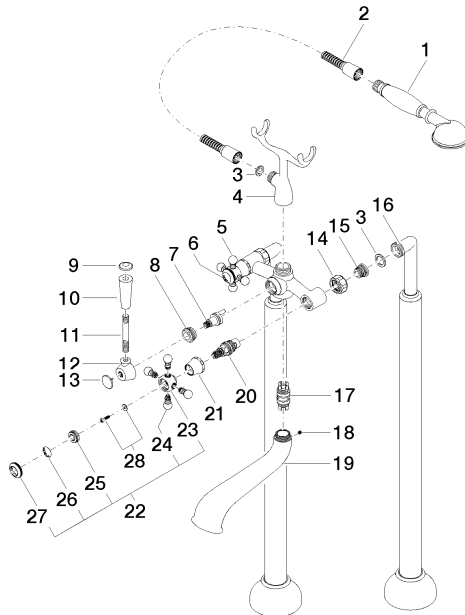

# MADISON Two-hole bath mixer for free-standing assembly with hand shower set - Chrome

MADISON

25 943 360

- 245mm projection
- spout: rectangular normal flow
- Hand shower: COMPACT RAIN, max. flow rate 6.8 l/min (at 3 bar)
- hand shower with anti-scale system
- rotary diverter for bath/shower
- wall bracket
- total height 901 mm
- stand pipes height 730 mm
- height up to aerator 610 mm
- slide-on rosettes Ø 90 mm
- gauge 153 mm
- metal shower hose 1250mm with integrated anti-twist protection
- max. flow 51 l/min at 3 bar flow pressure
- WRAS 1911027

### Concealed floor mounting -

35 944 970 90

- max. recess depth 160 mm
- min. recess depth 80 mm

25 943 360  
mm [inches]

**Flow rate chart**

**Certificates**

IAPMO\_4976 (5). Belgaqua\_21-378- WRAS\_1911027.  
27\_2.

# MADISON Two-hole bath mixer for free-standing assembly with hand shower set - Chrome

MADISON

25 943 360

## Spare parts list

No.	Item Number	Name	Quantity used	Delivery time
1	28 002 970-00	MADISON Metal hand shower with porcelain insert (white) - Chrome	1	10
2	28 104 970-00	Metal shower hose 1/2" x 1/2" x 1250 mm - Chrome	1	2
3	90 14 20 002 00 90	seal	1	2
4	04 17 20 010 00-00	holder	1	10
5	04 20 36 002 07-00	handle ( hot )	1	10
6	09 26 01 011 90	accessories	1	2
7	90 15 01 001 00 90	diverter	1	2
8	09 23 10 007 90	nut	1	2
9	09 30 30 062-00	screw	1	10
10	11 170 370-00	MADISON Lever insert - Chrome	1	10
11	09 28 22 013 90	pipe	1	2
12	09 18 20 011-00	base	1	10
13	09 30 30 064-00	screw	1	10
14	09 23 30 010-00	nut	2	10
15	04 29 05 014 00 90	nipple	2	2
16	12 943 360-00	connection	1	10
17	90 21 10 010 00 90	insert	1	2
18	90 31 11 030 00 90	pin	1	2
19	13 592 380-00	spout	1	60
20	90 90 03 131 00 90	top	2	2
21	09 21 02 055-00	cover	2	10
22	04 20 36 002 06-00	handle ( cold )	1	10
23	09 20 36 002-00	handle	2	10
24	09 20 36 004-00	handle	8	10
25	09 20 83 006 90	handle	2	2
26	09 26 01 010 90	accessories	1	2
27	09 20 36 005-00	handle	2	10
28	04 30 30 029 00 90	fixing set	2	2